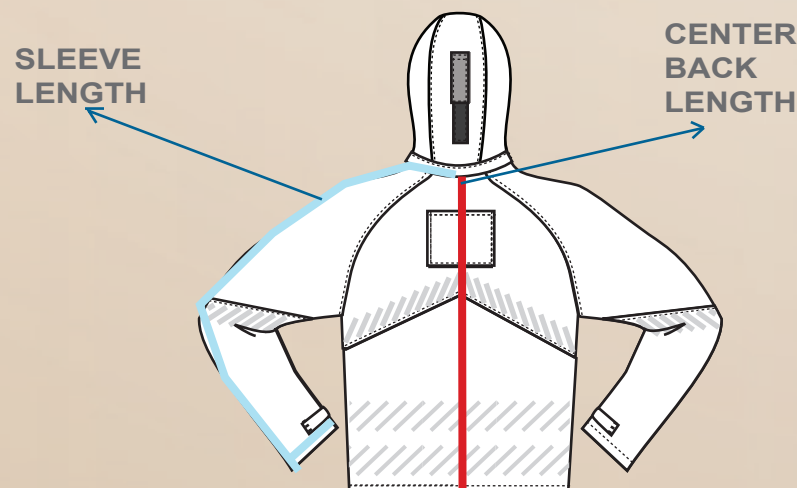

Body Measurement Sizing Chart

HYDROJACK/HYDROBOM-

SIZE	SM	MD	LG	XL	2X	3X
CHEST	33" - 37"	37" - 41"	41" - 45"	45" - 49"	48" - 52"	52" - 56"
SLEEVE LENGTH	37"	38"	38.5"	39.5"	40.5"	41.5"
CENTER BACK LENGTH	HYDROBOM 30" all sizes, HYDROJACK 35" all sizes					

Short -3" off center back & -1.5" off sleeve

Tall +3" to center back & +1.5" to sleeve

**If your measurement falls between sizes, it is recommended that the larger size be purchased.*

**NATIONAL
SAFETY APPAREL®**